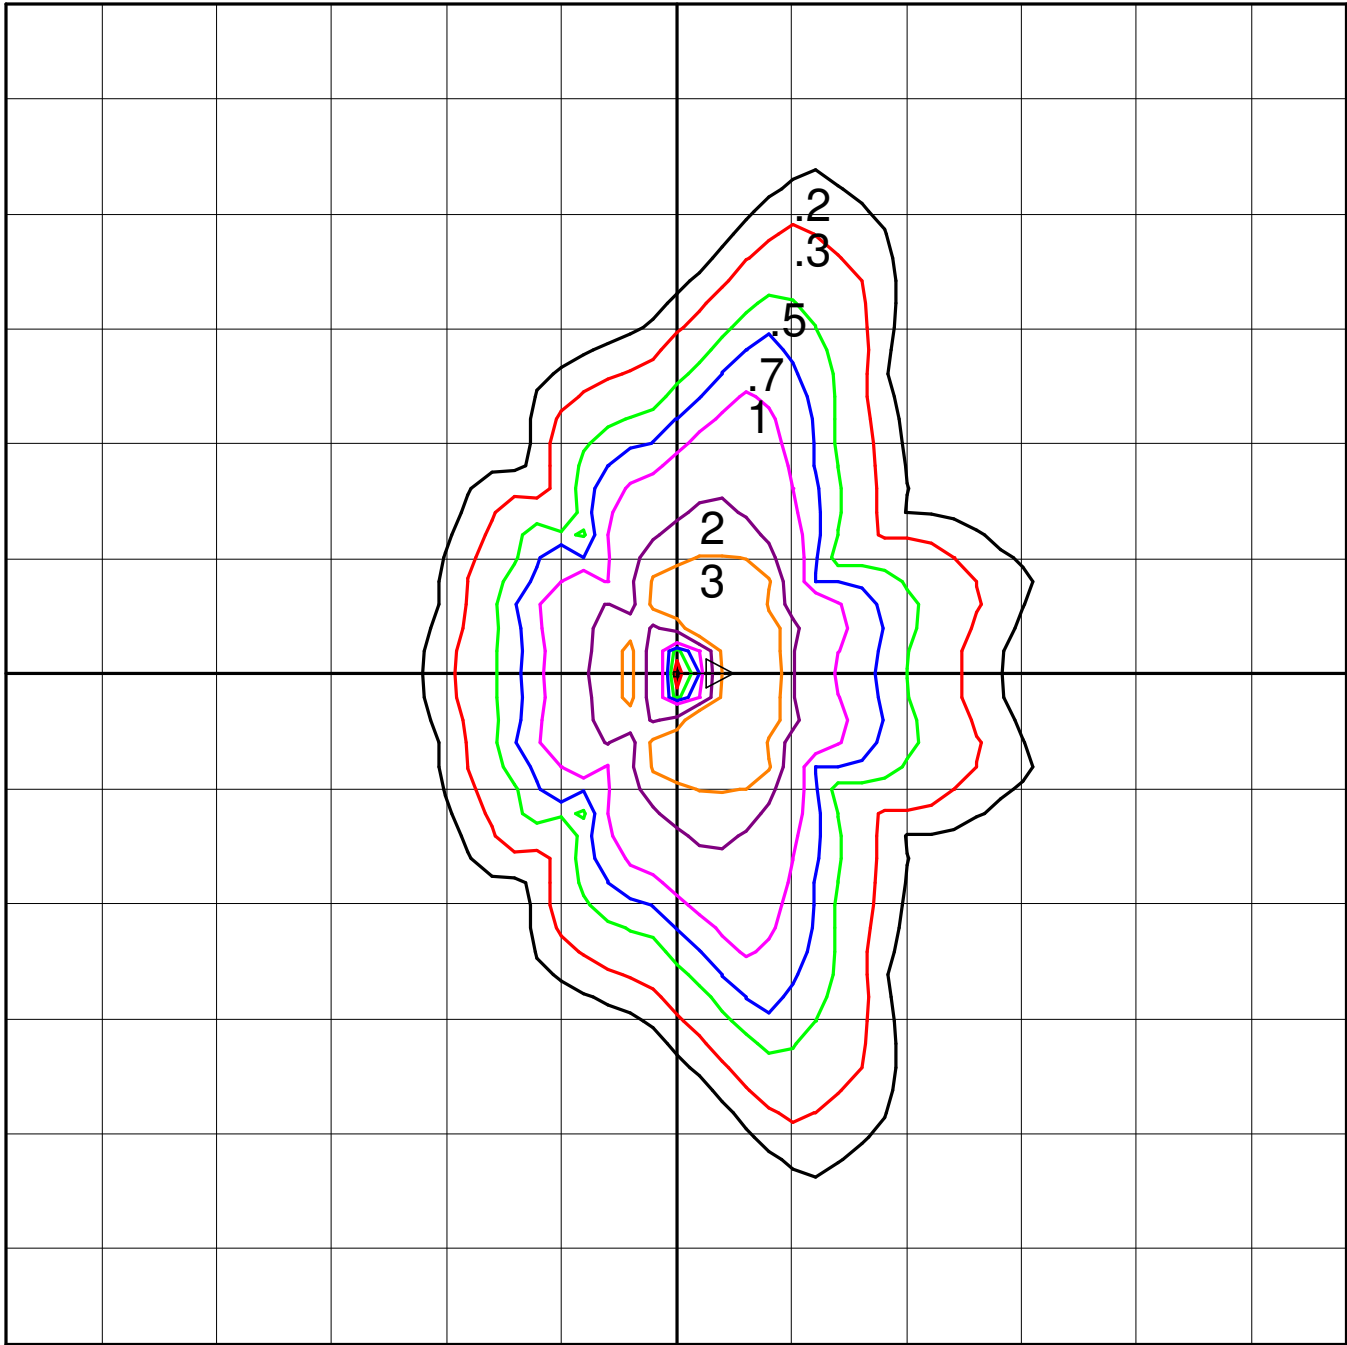

Dominion

COOPER LIGHTING
UTD10SXX33
100W HPS TYPE III TRADITIONAIRE POST TOP
100W HPS CL ED-23.5

Horizontal Footcandles
Scale: 1 Inch = 20 Ft.
Light Loss Factor = 0.80
Total Lumens Per Luminaire = 9500
Mounting Height = 12.00 Ft
Maximum Calculated Value = 7.24 Fc
Arrangement: Single