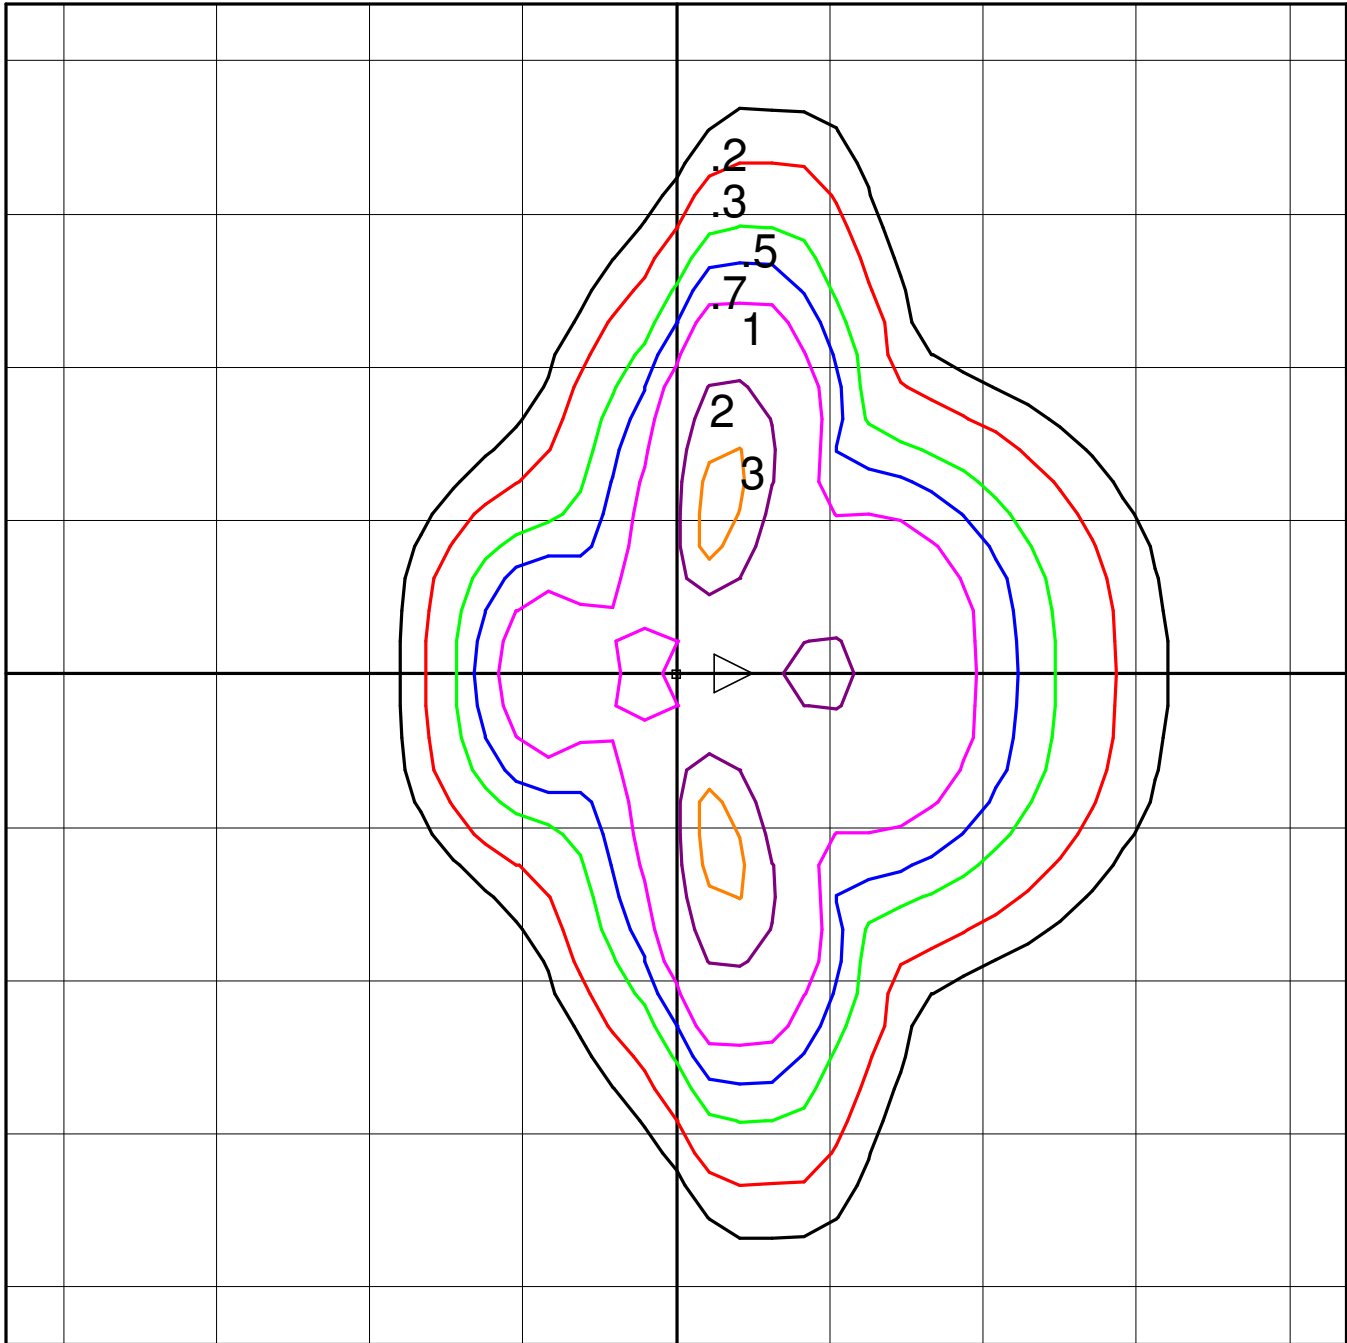

Dominion

COOPER LIGHTING
UTR10SXX33
100W HPS TYPE III TRADITIONAIRE POST TOP
100W HPS CLEAR ED-23.5

Horizontal Footcandles
Scale: 1 Inch = 15 Ft.
Light Loss Factor = 0.80
Total Lumens Per Luminaire = 9500
Mounting Height = 12.00 Ft
Maximum Calculated Value = 3.46 Fc
Arrangement: Single