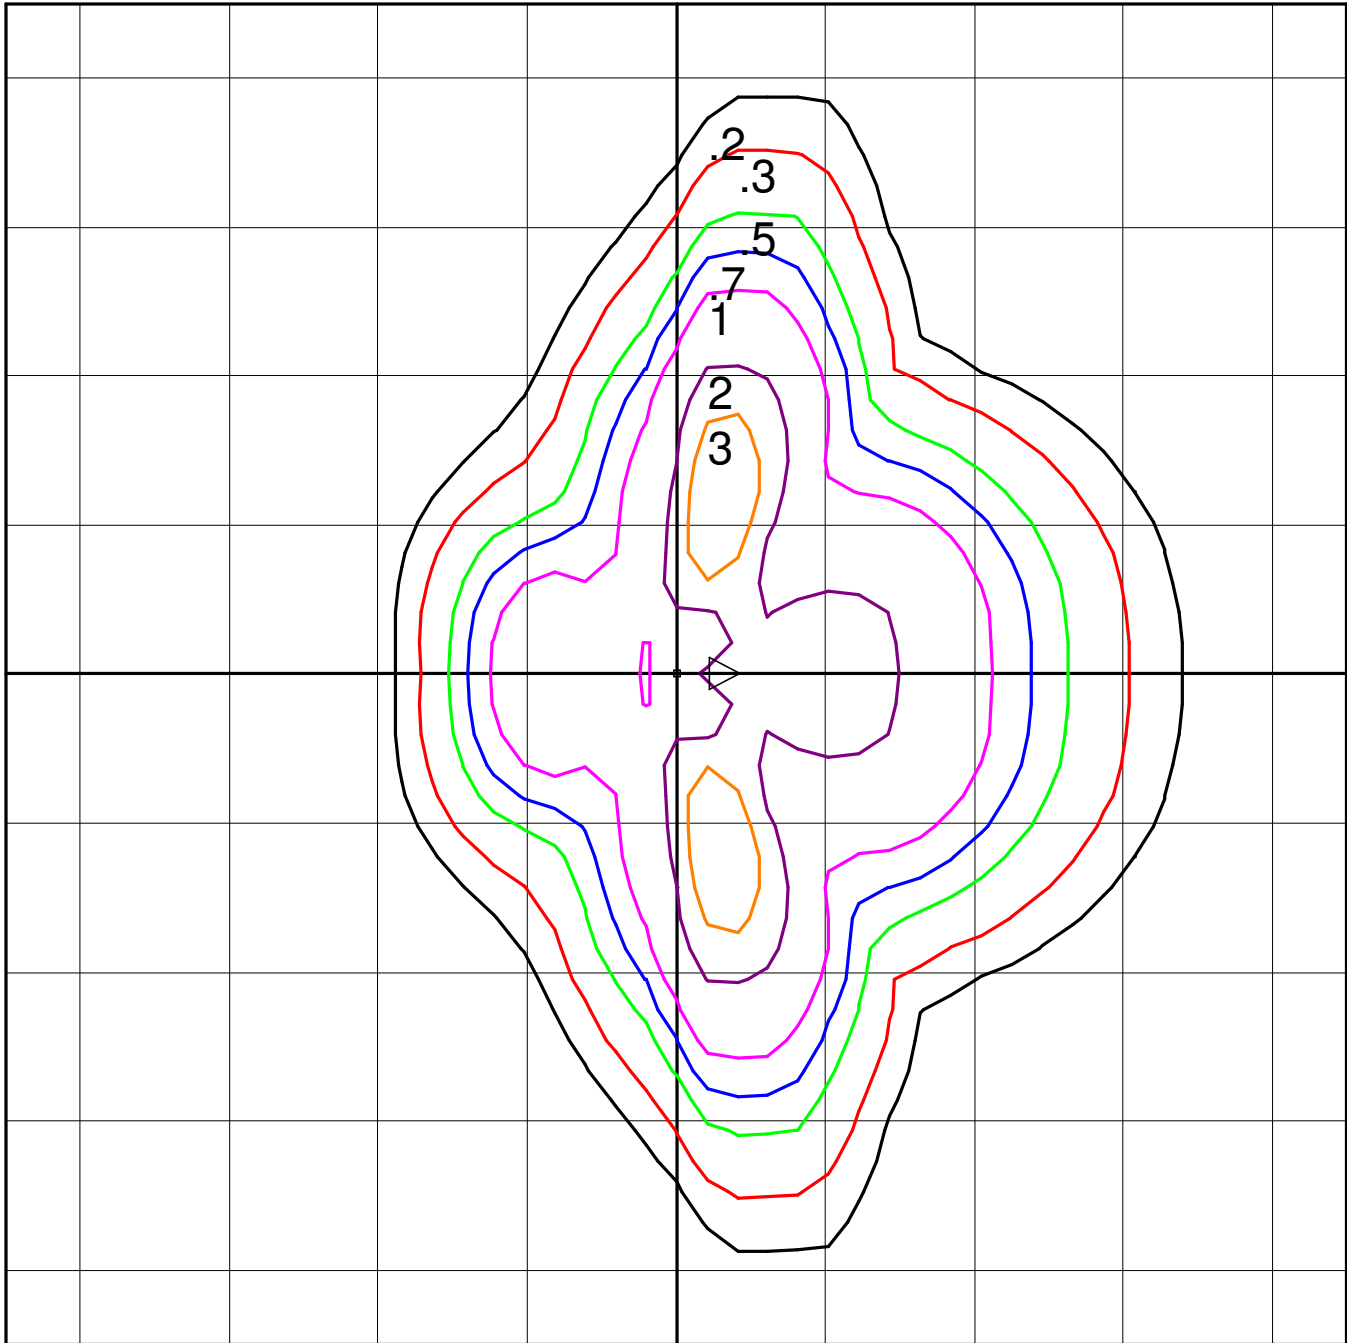

Dominion

COOPER LIGHTING
UTR15SXX33
150W HPS TYPE III TRADITIONAIRE POST TOP
150W HPS COATED ED-23.5

Horizontal Footcandles
Scale: 1 Inch = 18 Ft.
Light Loss Factor = 0.80
Total Lumens Per Luminaire = 16000
Mounting Height = 14.00 Ft
Maximum Calculated Value = 4.26 Fc
Arrangement: Single